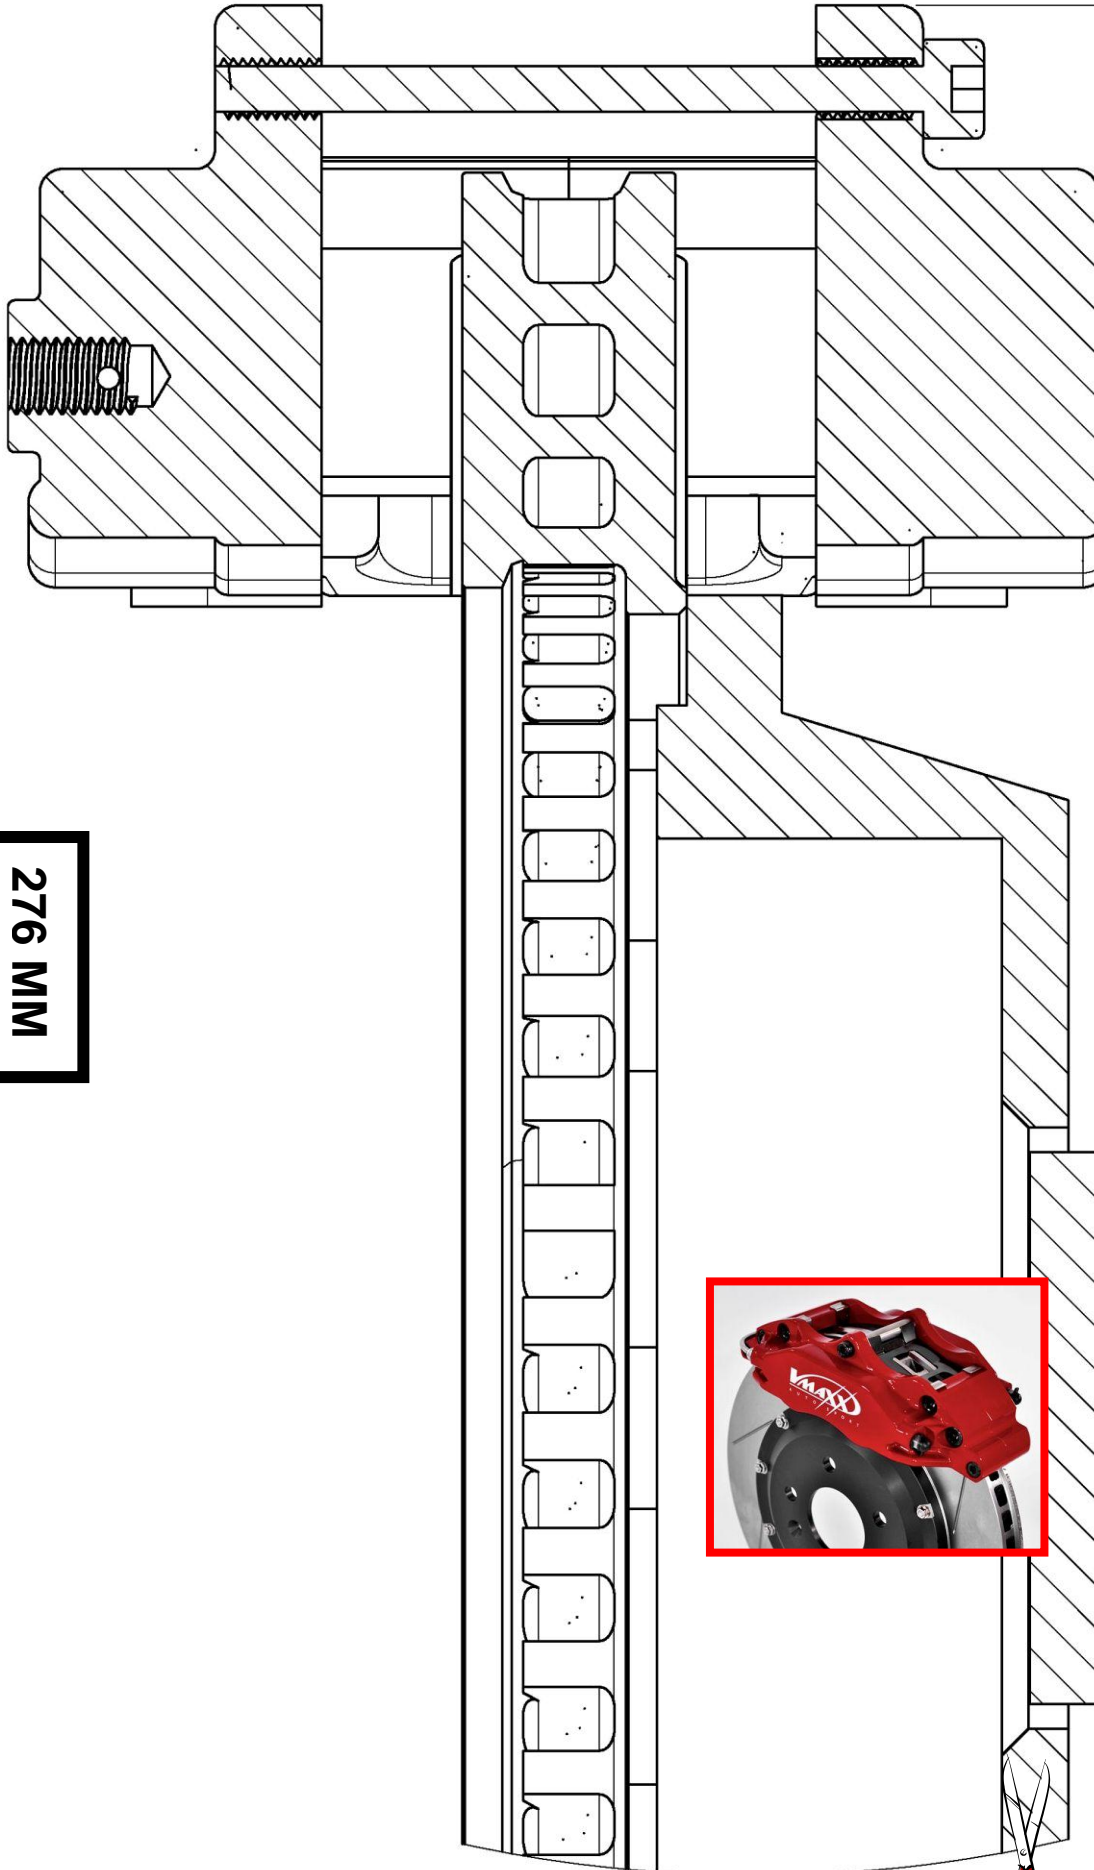

V-MAXX Autosport Wheel Fitment Chart for kit 20 BM330 04

276 MM

187

186 MM