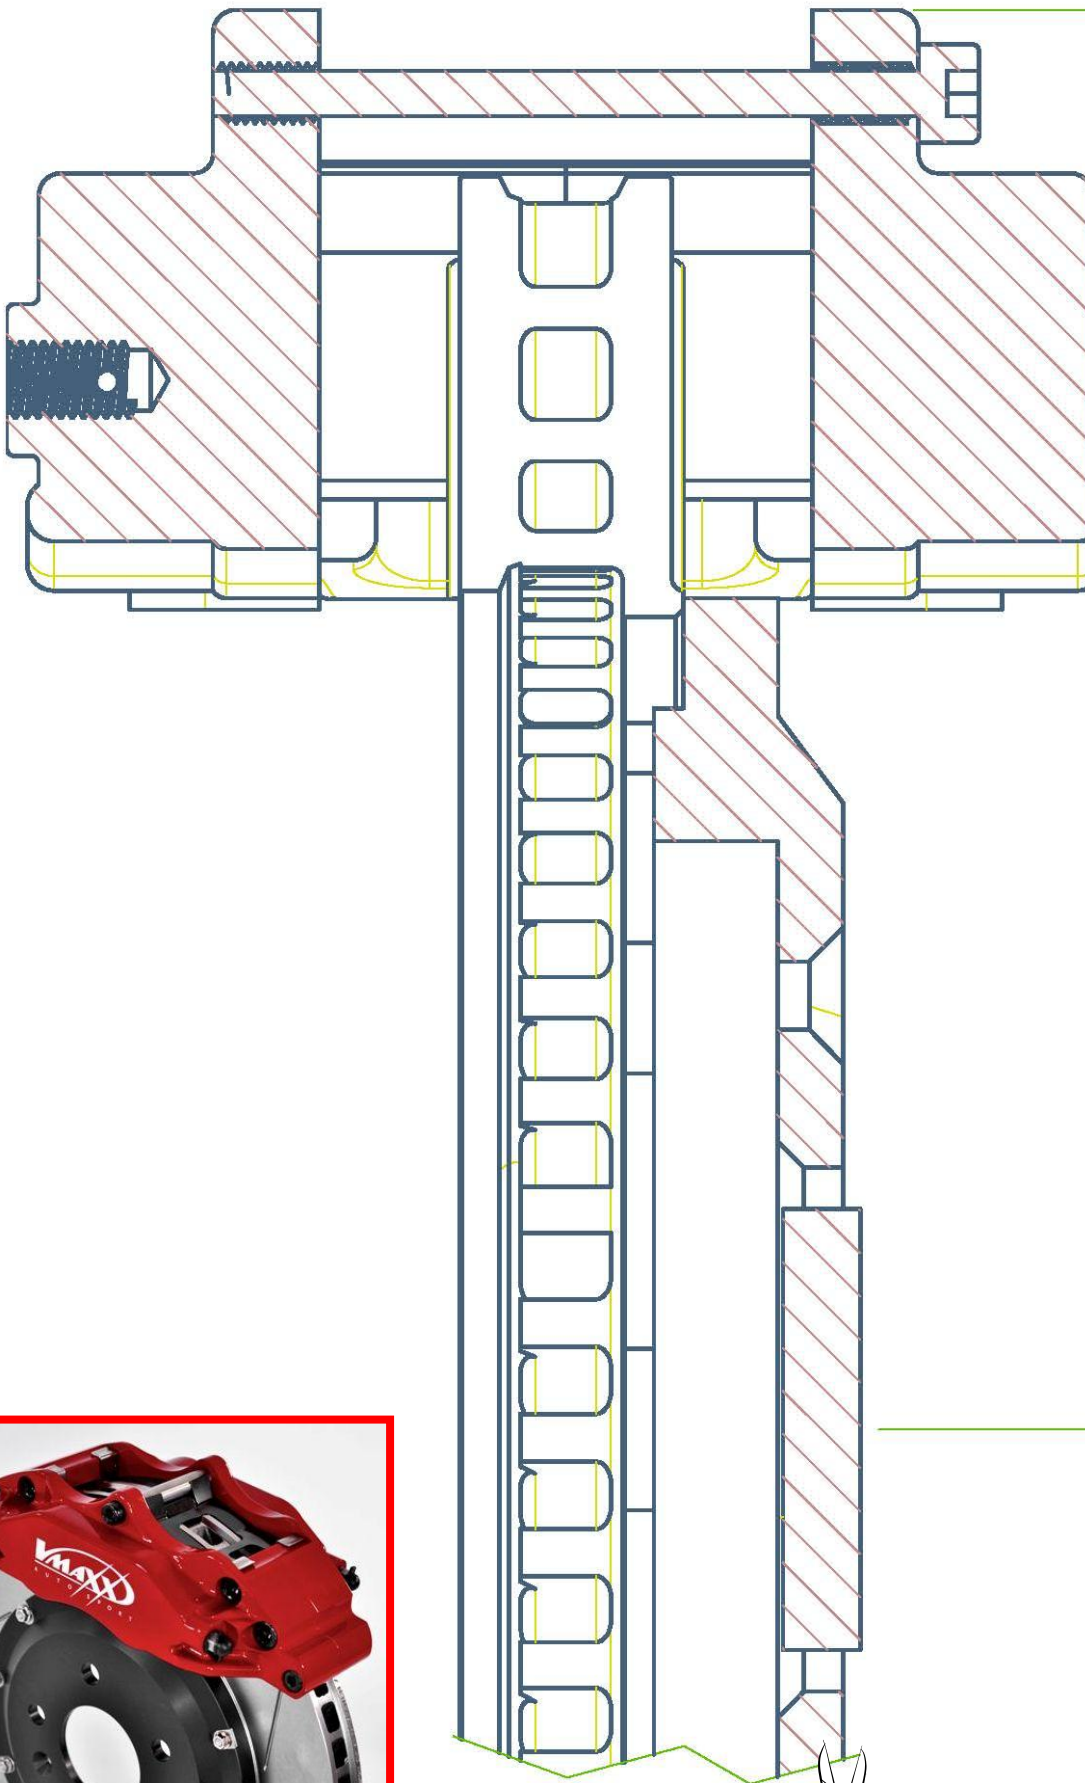

V-MAXX Autosport Wheel Fitment Chart for kit 20 HY330 06

276 MM

187

186 MM