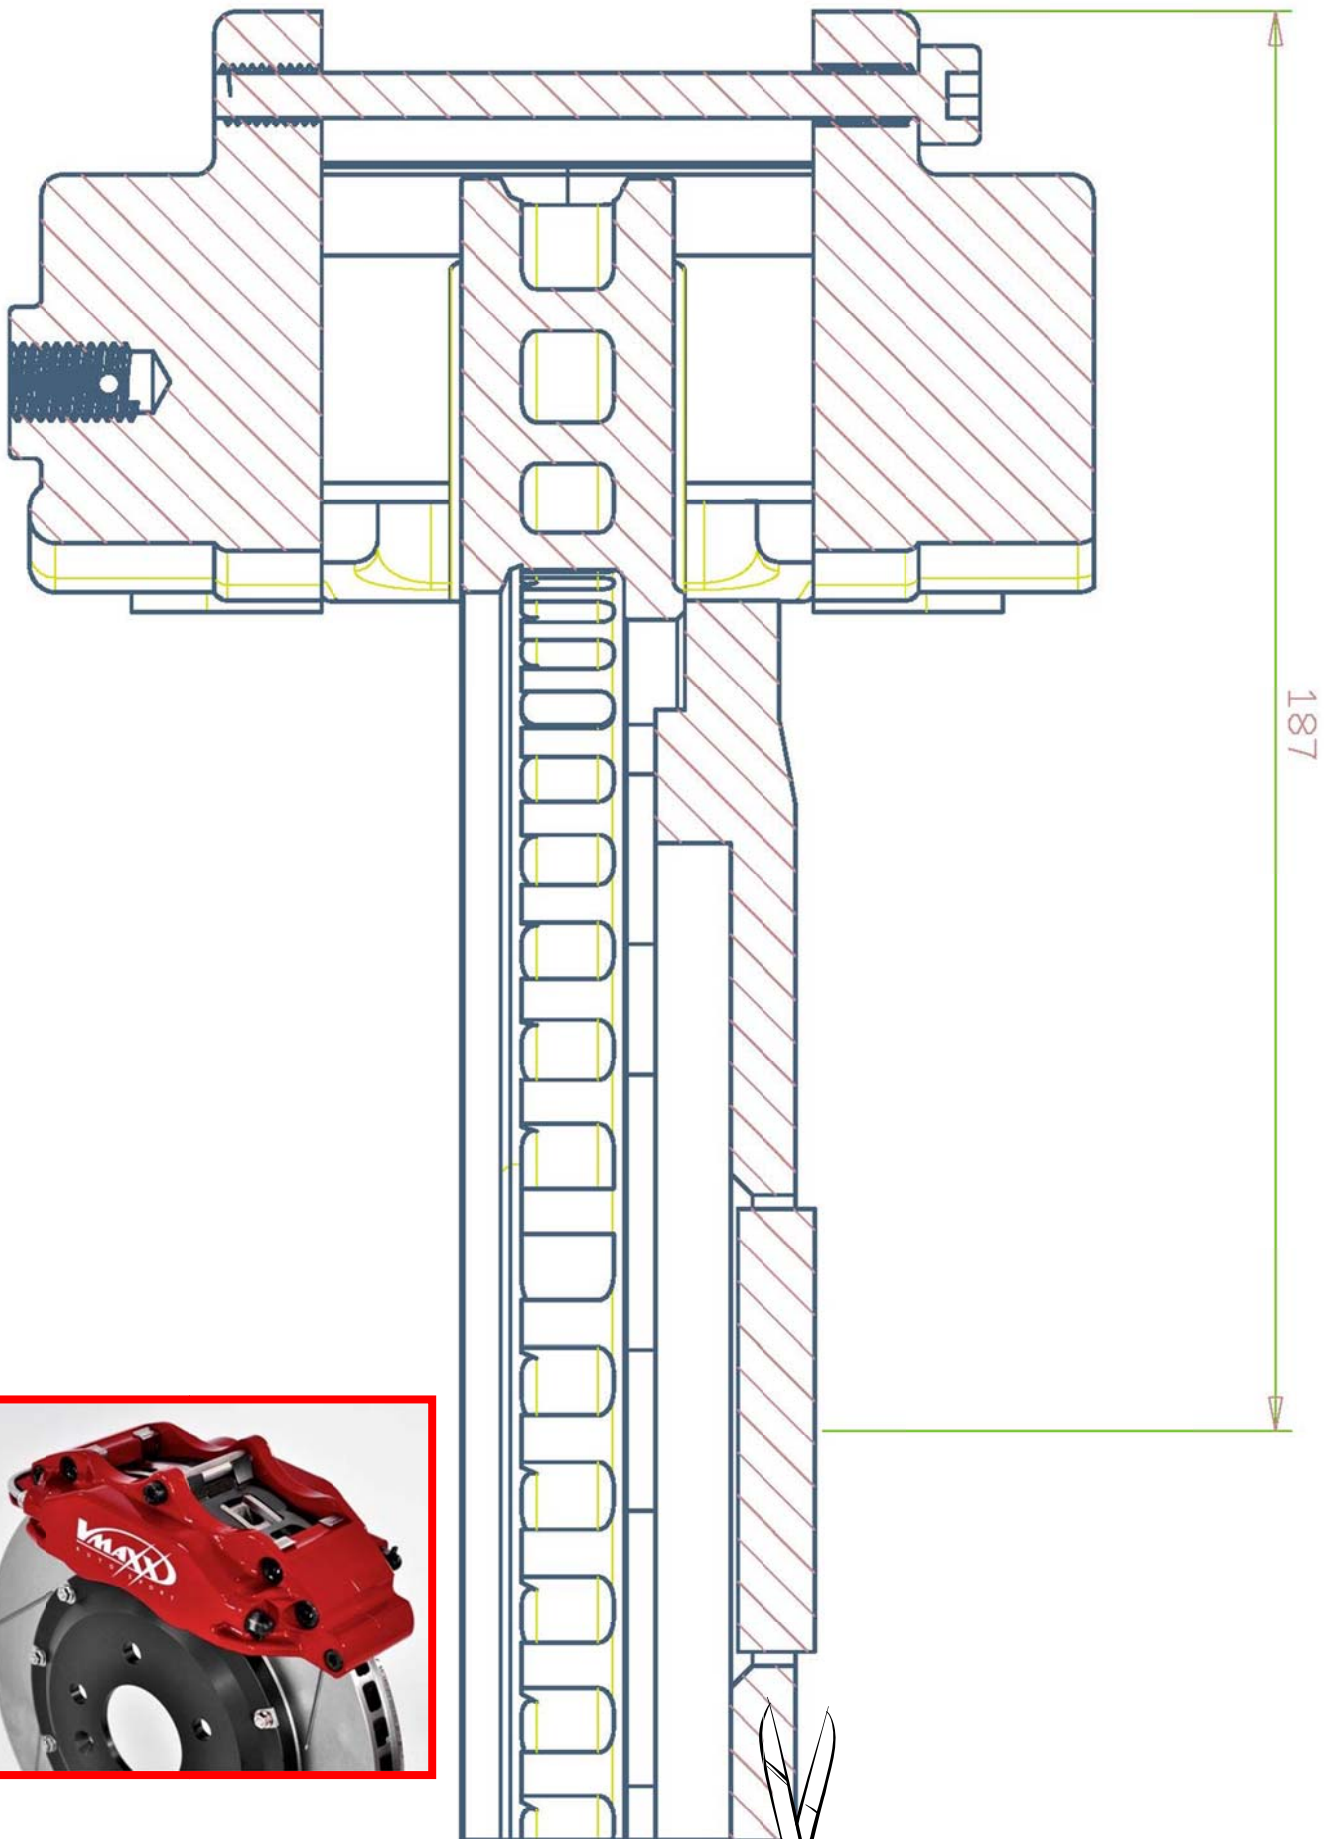

V-MAXX Autosport Wheel Fitment Chart for kit 20 KI330 03

187

200 MM

185 MM