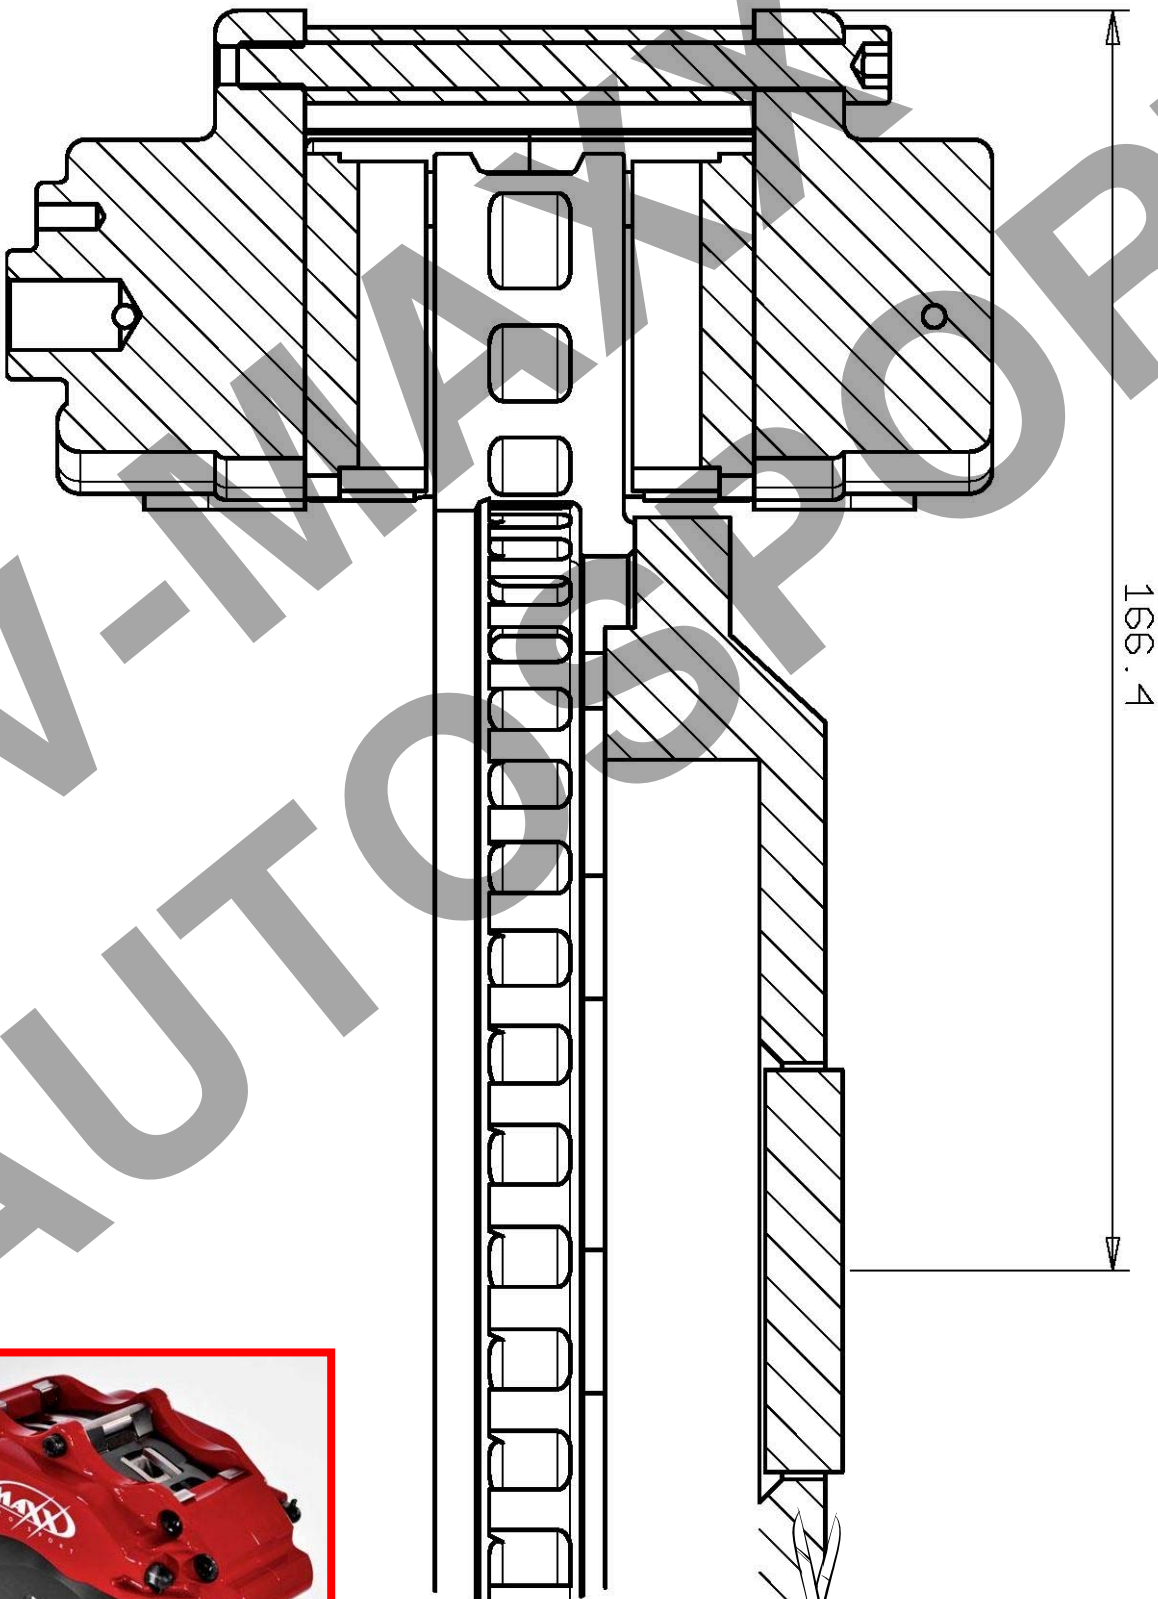

V-MAXX Autosport Wheel Fitment Chart for kit 20 MA290 02

276 MM

166.4

186 MM