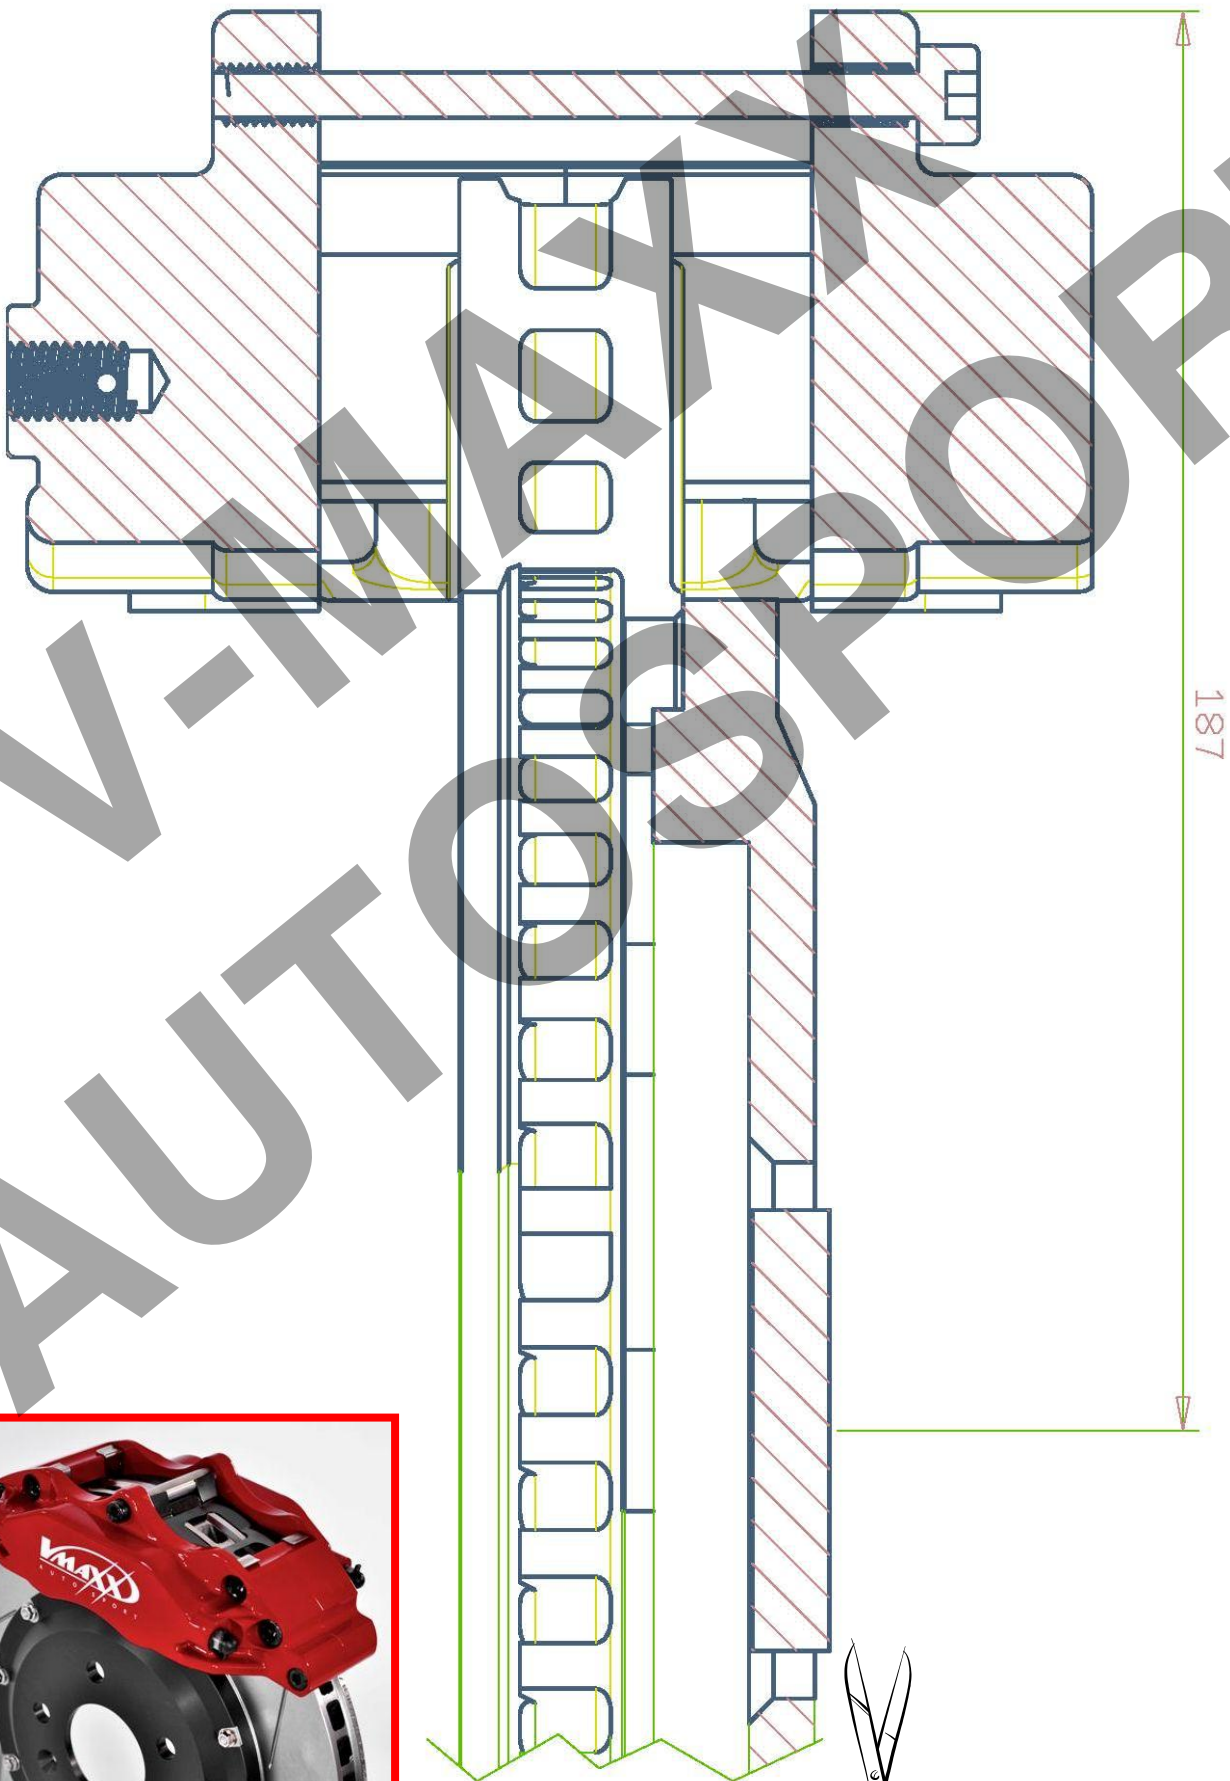

V-MAXX Autosport Wheel Fitment Chart for kit 20 OP330 12

276 MM

187

186 MM