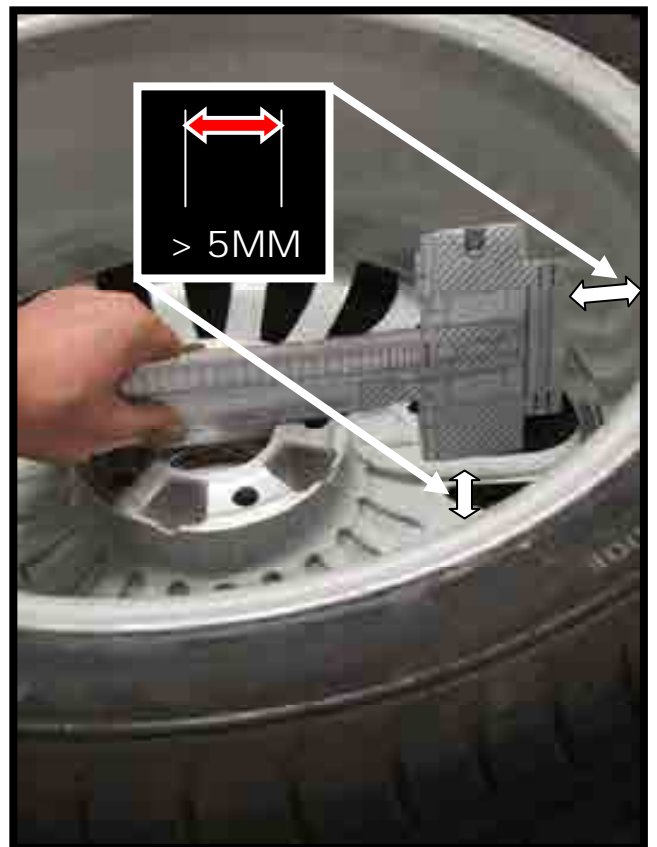

VW AUDI SKODA SEAT

TYPE 1

TYPE 2

V-MAXX Autosport Wheel Fitment Chart for kit 20 VW 330 08