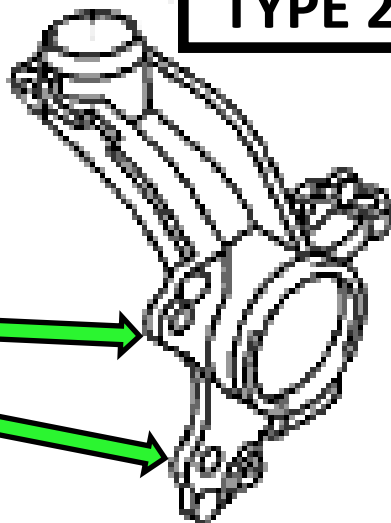

VW AUDI SKODA SEAT

TYPE 1

TYPE 2

V-MAXX Autosport Wheel Fitment Chart for kit 20 VW 330 08