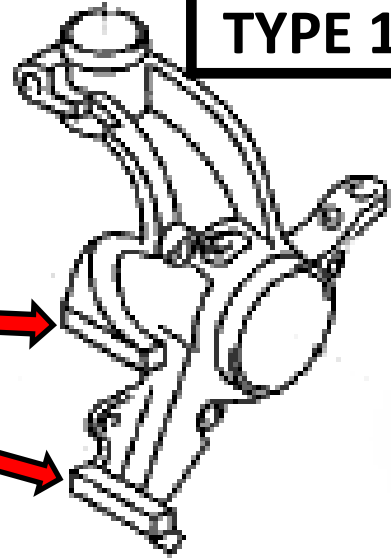

VW AUDI SKODA SEAT

TYPE 1

TYPE 2

V-MAXX Autosport Wheel Fitment Chart for kit 20 VW 330 08