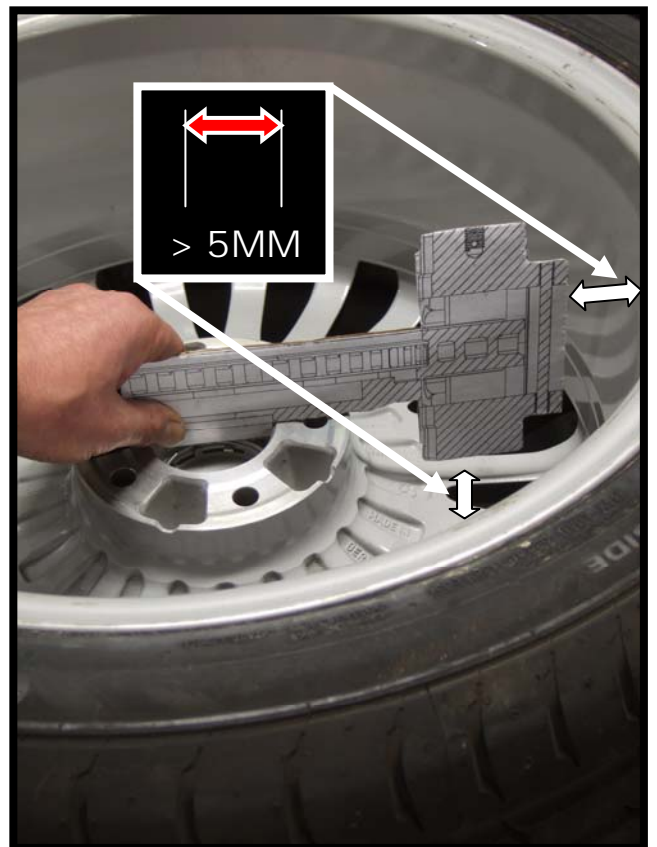

VW AUDI SKODA SEAT

V-MAXX Autosport Wheel Fitment Chart for kit 20 VW 330 09