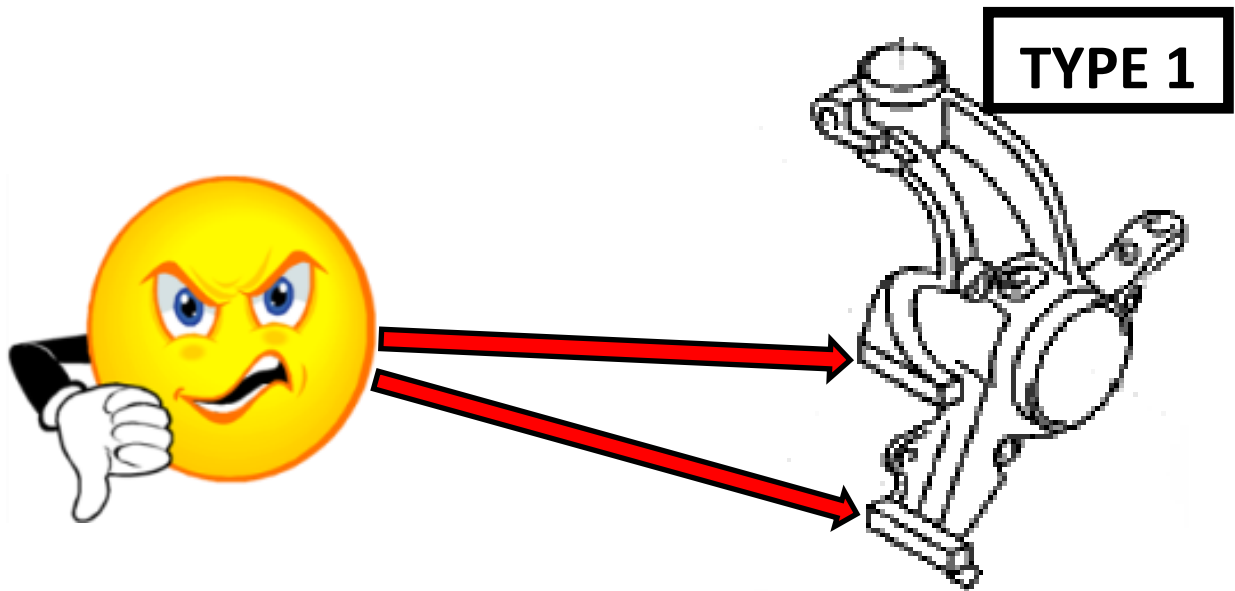

VW AUDI SKODA SEAT

V-MAXX Autosport Wheel Fitment Chart for kit 20 VW 330 09