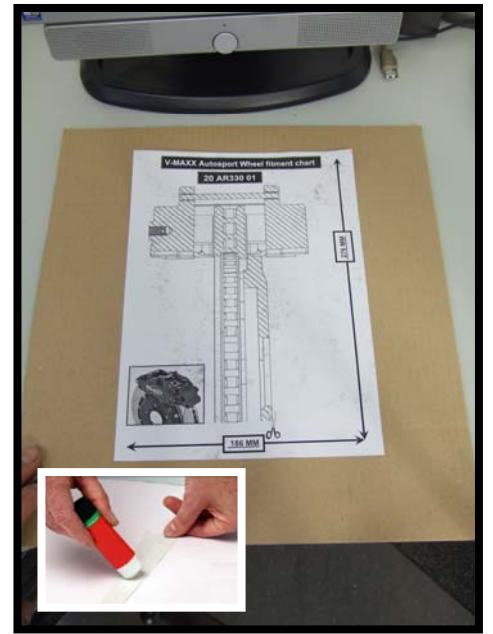

VW AUDI SKODA SEAT

V-MAXX Autosport Wheel Fitment Chart for kit 20 VW 330 09