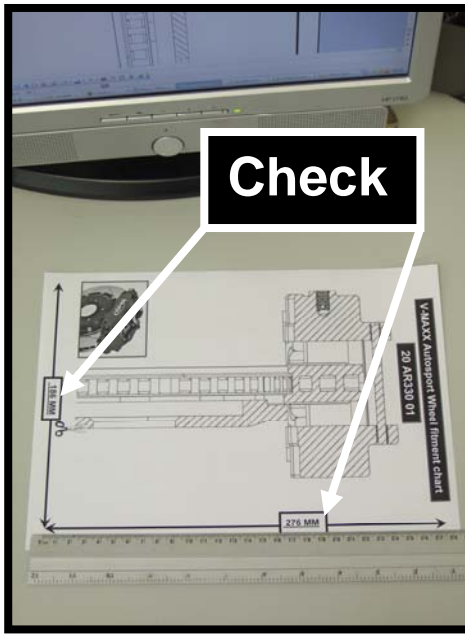

VW AUDI SKODA SEAT

V-MAXX Autosport Wheel Fitment Chart for kit 20 VW 330 09