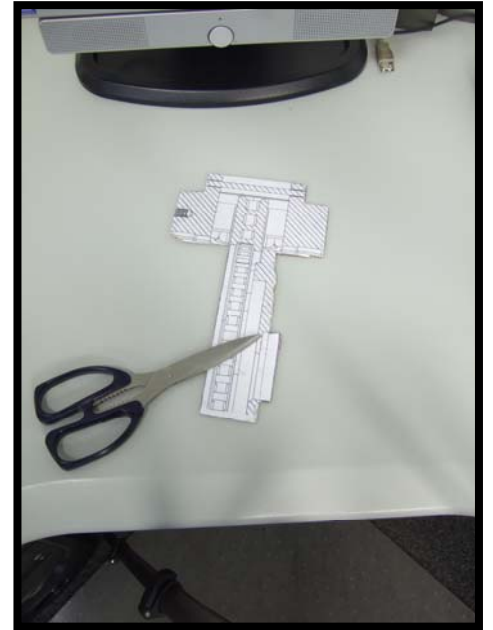

VW AUDI SKODA SEAT

V-MAXX Autosport Wheel Fitment Chart for kit 20 VW 330 09